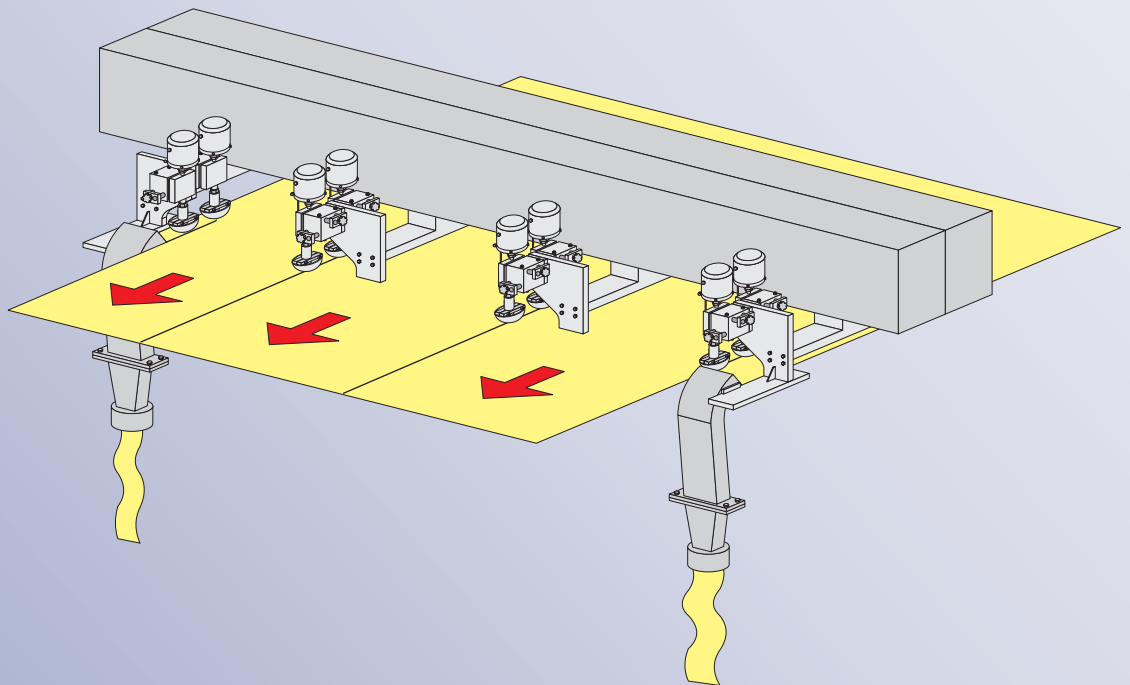

30
YEARS

ROBO PAPER

E-mail: info@robopaper.nl
Internet: www.robopaper.nl

ROBO SLITTERUNIT

HIGH PRESSURE WATER - CUTTING DEVICES

EDGE SLITTING

EDGE & DECKLE CUTTING

WATERPRESSURE: 150-4000 BAR
2250-60000 PSI