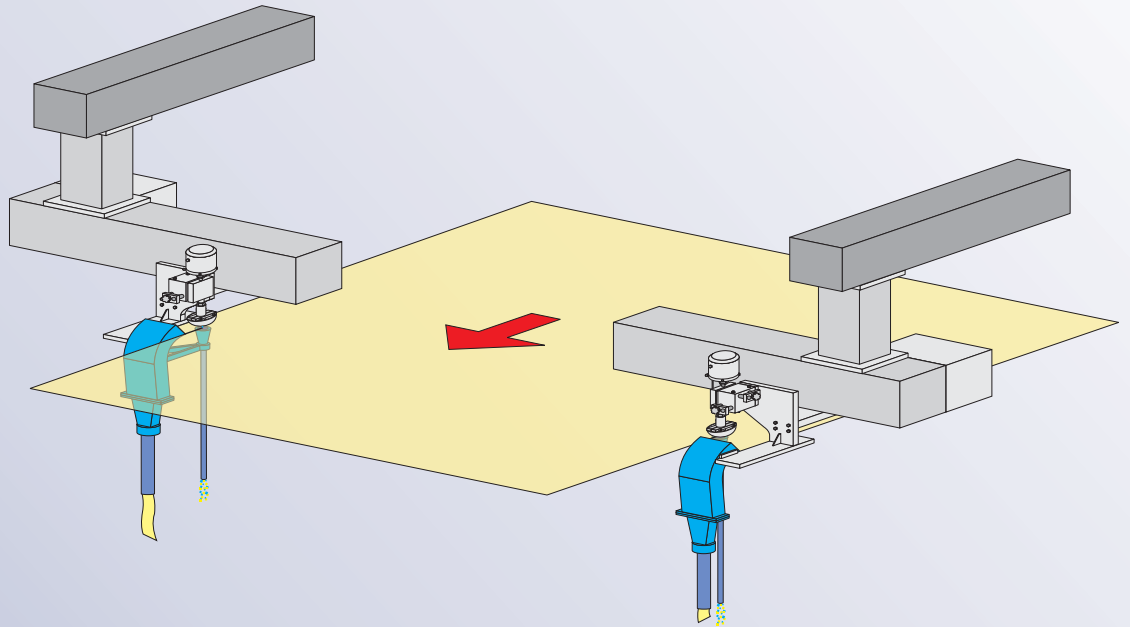

30
YEARS

ROBO PAPER

E-mail: info@robopaper.nl
Internet: www.robopaper.nl

ROBO SLITTERUNIT

HIGH PRESSURE WATER - CUTTING DEVICES

EDGE SLITTING

EDGE & DECKLE CUTTING

WATERPRESSURE: 150-4000 BAR
2250-60000 PSI